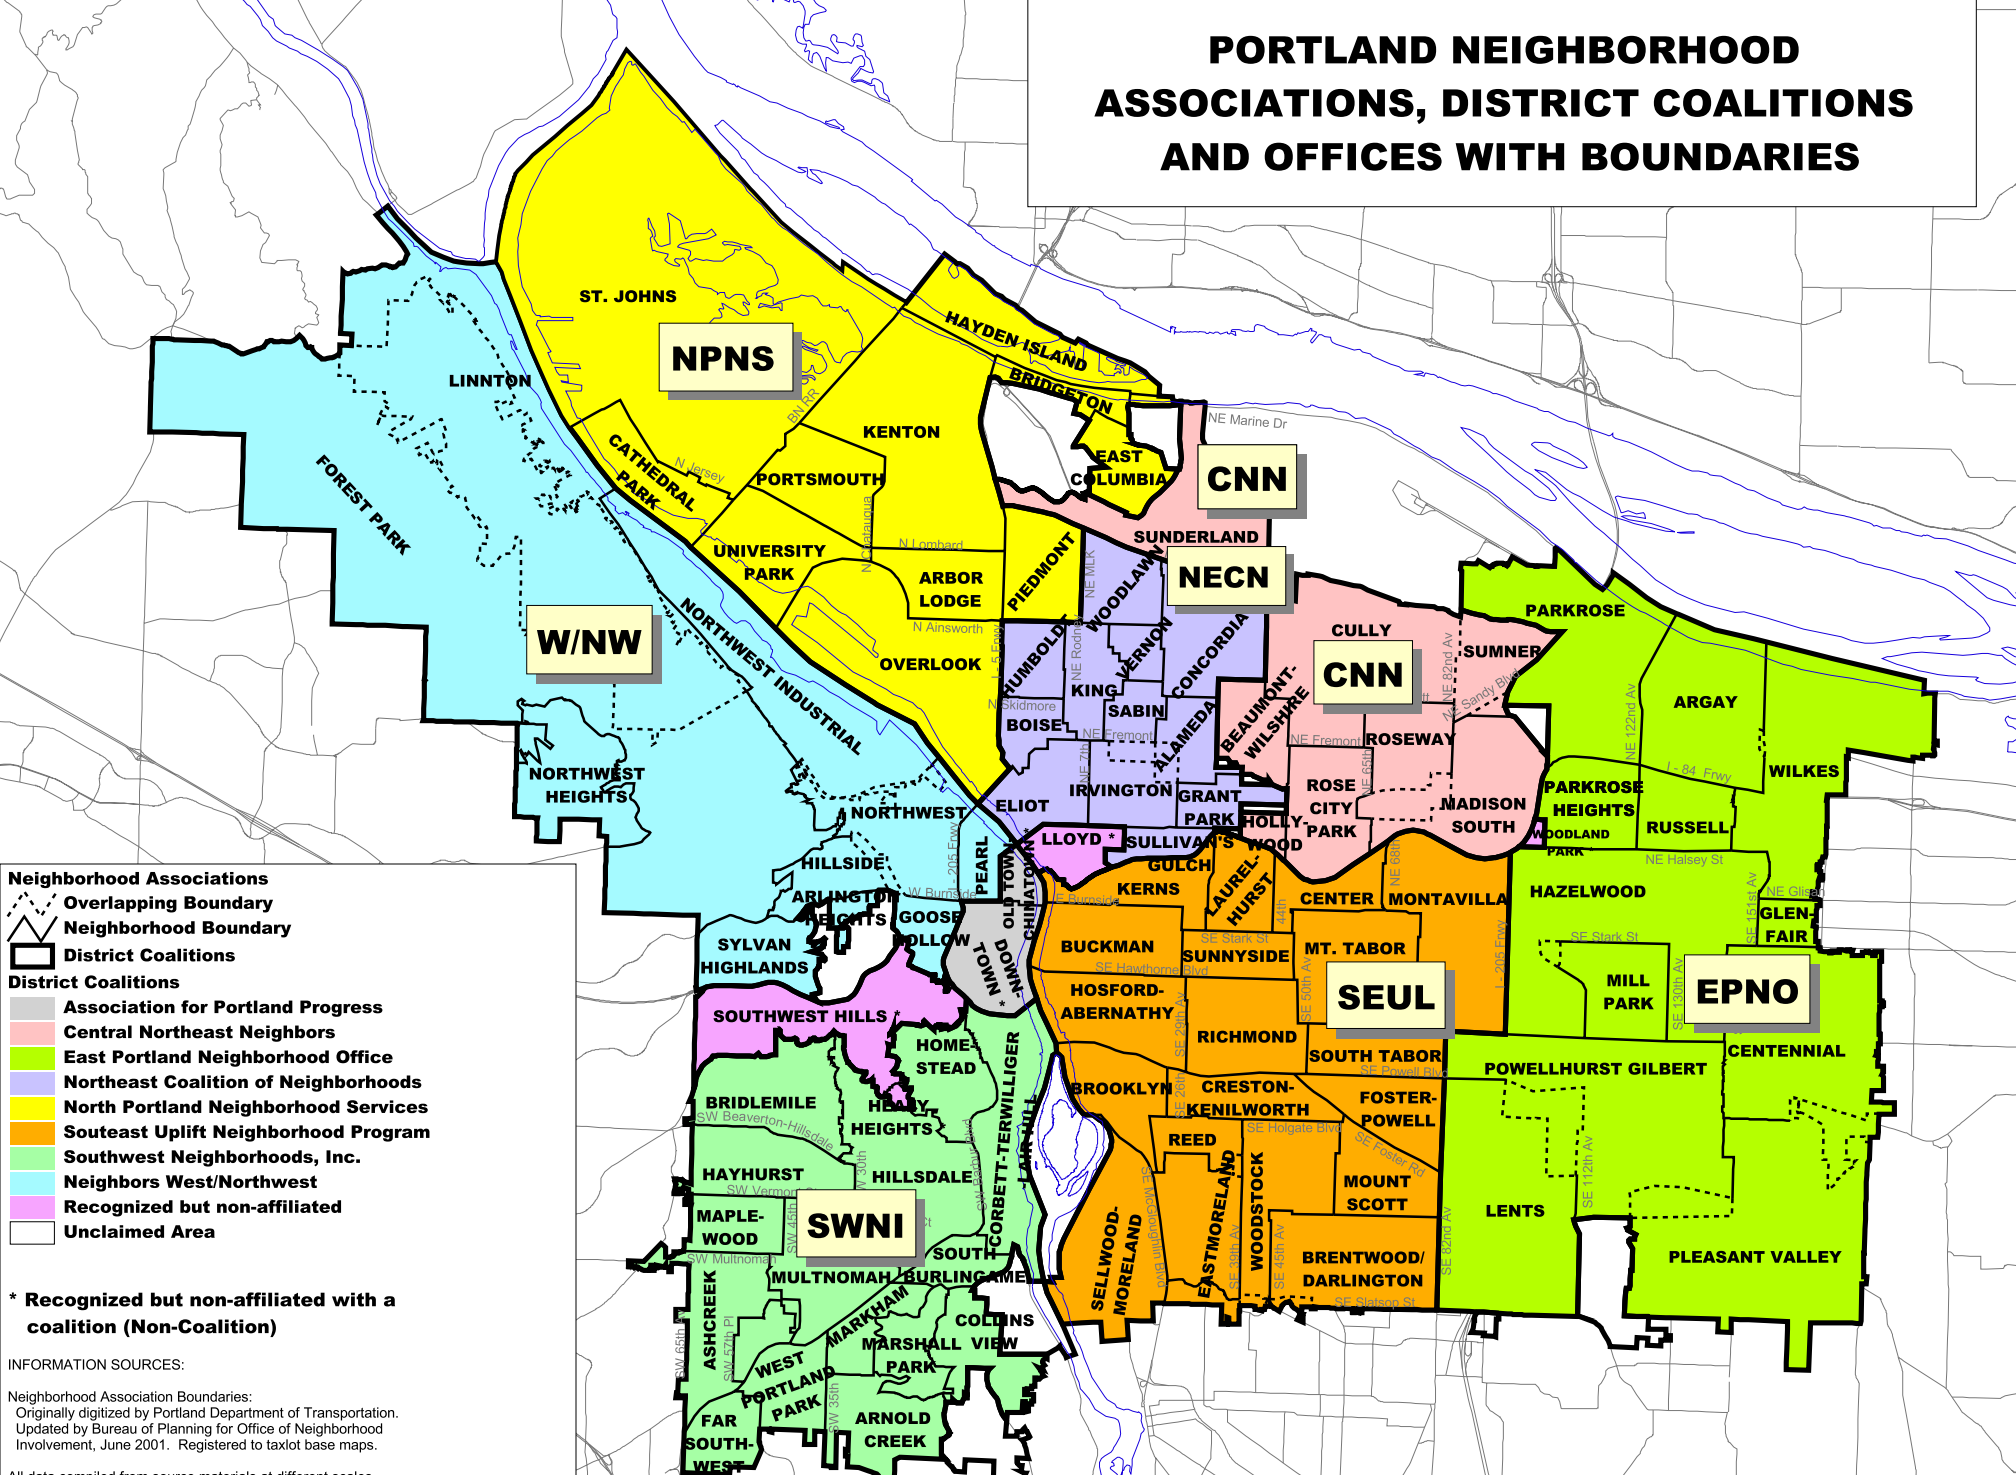

# PORTLAND NEIGHBORHOOD ASSOCIATIONS, DISTRICT COALITIONS AND OFFICES WITH BOUNDARIES

**Neighborhood Associations**

- Overlapping Boundary
- Neighborhood Boundary
- District Coalitions

**District Coalitions**

- Association for Portland Progress
- Central Northeast Neighbors
- East Portland Neighborhood Office
- Northeast Coalition of Neighborhoods
- North Portland Neighborhood Services
- Southeast Uplift Neighborhood Program
- Southwest Neighborhoods, Inc.
- Neighbors West/Northwest
- Recognized but non-affiliated
- Unclaimed Area

\* Recognized but non-affiliated with a coalition (Non-Coalition)

INFORMATION SOURCES:  
 Neighborhood Association Boundaries:  
 Originally digitized by Portland Department of Transportation.  
 Updated by Bureau of Planning for Office of Neighborhood Involvement, June 2001. Registered to taxlot base maps.